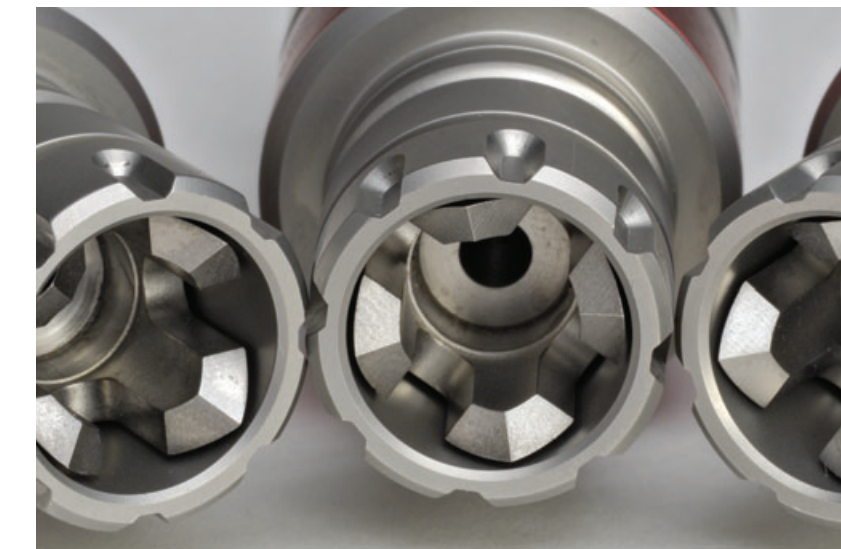

Precision, Quality, MicroAire